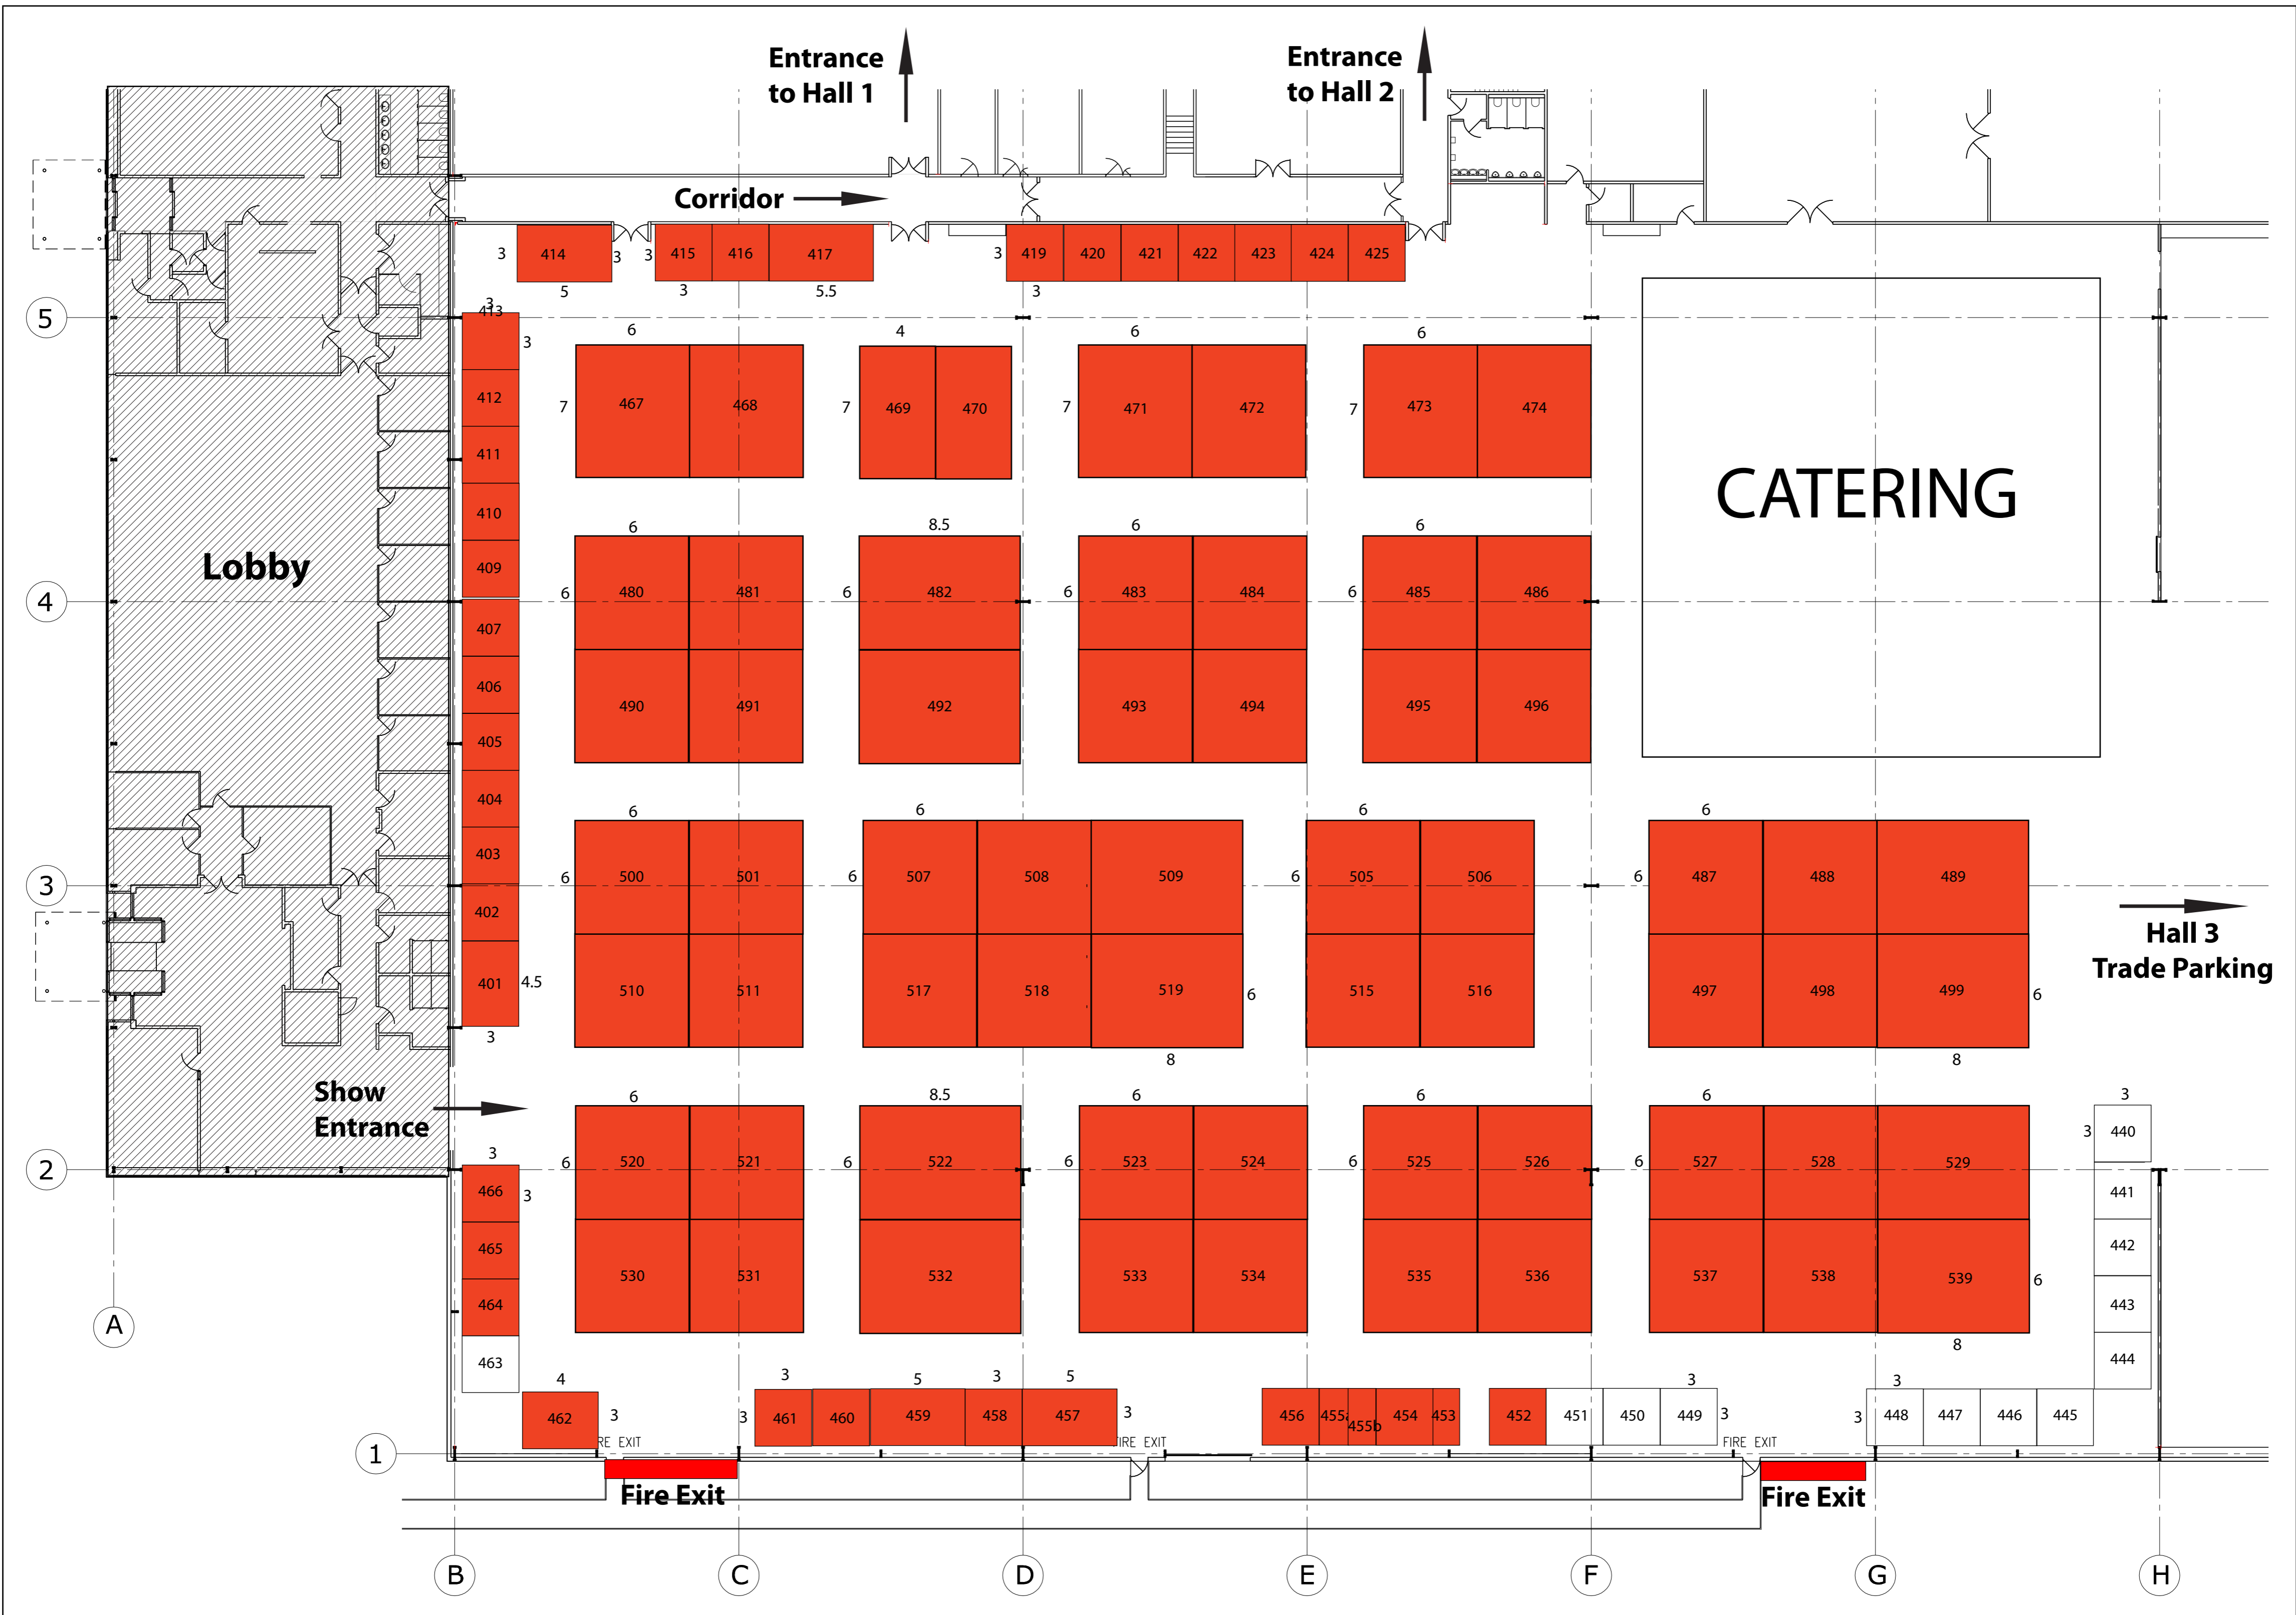

Hall 4

Modern Motorcycle Hall

Please note all halls are uncarpeted

Stand Requirements

Please call 01484 667 776 to book or discuss your requirements

Space Only: £40 + VAT per sqm
Shell Scheme: £50 + VAT per sqm

Corner shell scheme stands include 2 walls + company name on a fascia board
Centre shell scheme stands include 3 walls + company name on a fascia board