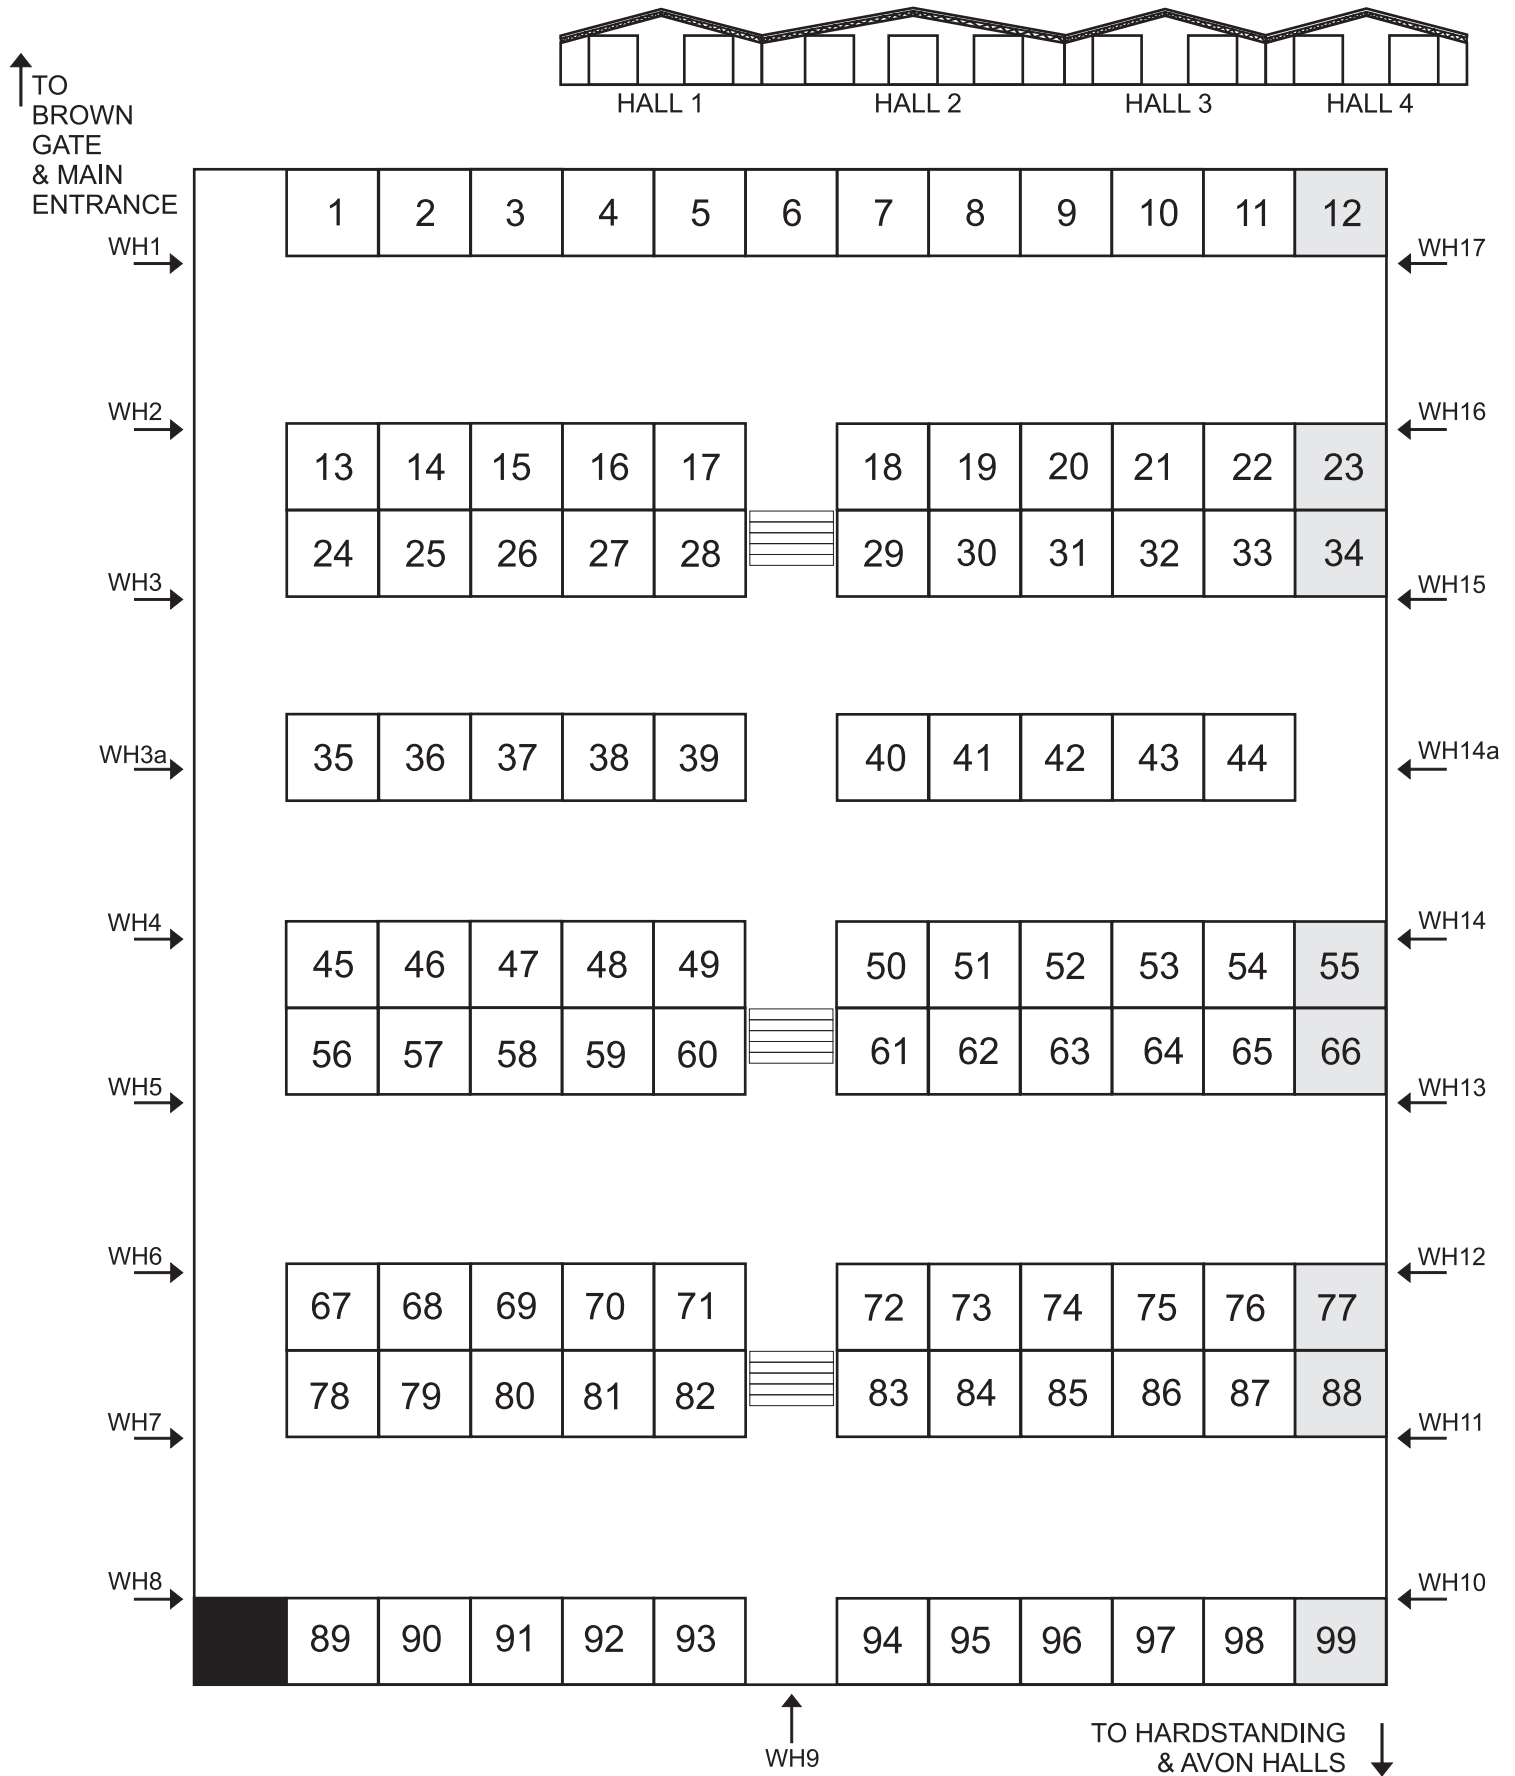

# THE THREE COUNTIES SHOW GROUND MALVERN - WORCS

# WYE HALLS

Inside: (Wye Hall)

Each stall measures 20ft front x 20ft deep